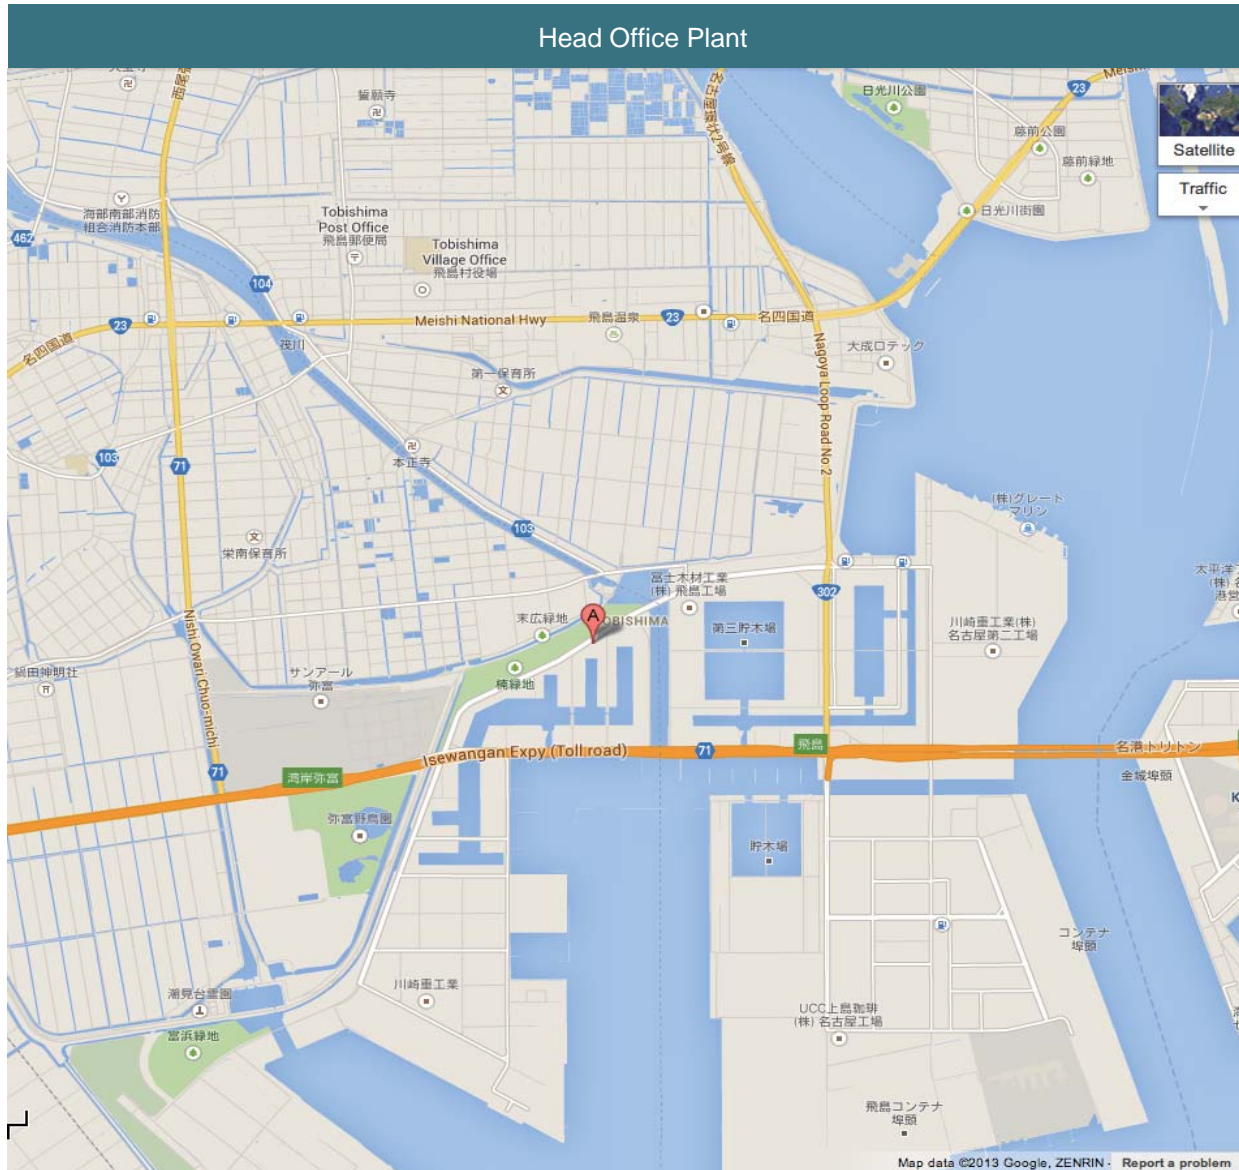

Access

1-52-5 Kusunoki, Yatomi, Aichi Pref. 498-0066, JAPAN
Phone +81-567-66-5133/5136 Fax +81-567-66-5173

From Nagoya/Mikawa

By expressway: Exit the Isewangan Expressway at Tobishima Interchange and turn right at the first traffic light. At Kiba intersection, turn left.

By other roads: On National Route 23, go south at Umenogo intersection. At Kiba intersection, turn left.

From Mie Prefecture

By expressway: Exit the Isewangan Expressway at Yatomi Kisosaki Interchange and proceed straight. At Kusunoki 1 intersection, turn left.

By other roads: On National Route 23, go south at Inari-nishi intersection. At Nabeta intersection, turn right, then at Kusunoki 1 intersection, turn left.